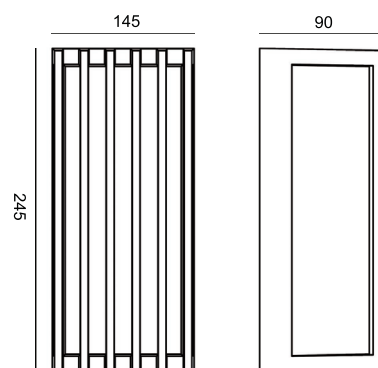

TECHNICAL DATA

TYPE

Professional LED for Exterior Lighting.

PRO	CRI ≥ 80	
IP54		L°
AC85-265V 50/60Hz		50000h

DIMENSION DRAW

Model:	Ruby
Format:	Rectangular
Location:	Exterior
Wattage:	12W
Materials:	Aluminium
Led Color:	3000K / 4000K / 6500K
Product Dimension:	245*145*90mm
IP Code:	54
Fixation:	Wall
CRI :	80
Lumen Output:	570LM
Frequency:	50/60 Hz
Beam Angle:	L°